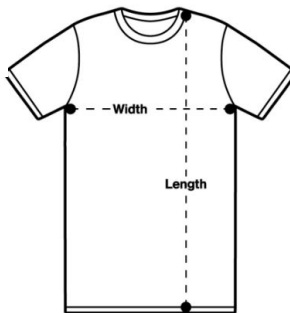

Wo's Maple Tee

MEASUREMENT	XSM	SML	MED	LRG	XLG	2XL	3XL
Body Width (cm)	45.5	48	50.5	53	55.5	58	60.5
Body Length (cm)	63.5	64.5	65.5	66.5	67.5	68.5	69.5

ascolour