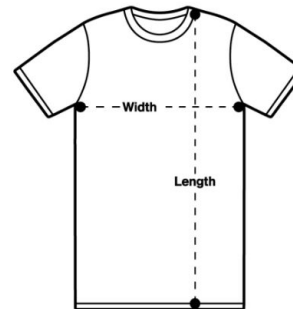

Staple Tee

MEASUREMENT	XSM	SML	MED	LRG	XLG	2XL	3XL	4XL	5XL
Body Width (cm)	43	47	52	56.5	61	64	68	75	80
Body Length (cm)	68	71	75	78.5	82	83.5	85	87	89

ascolour.